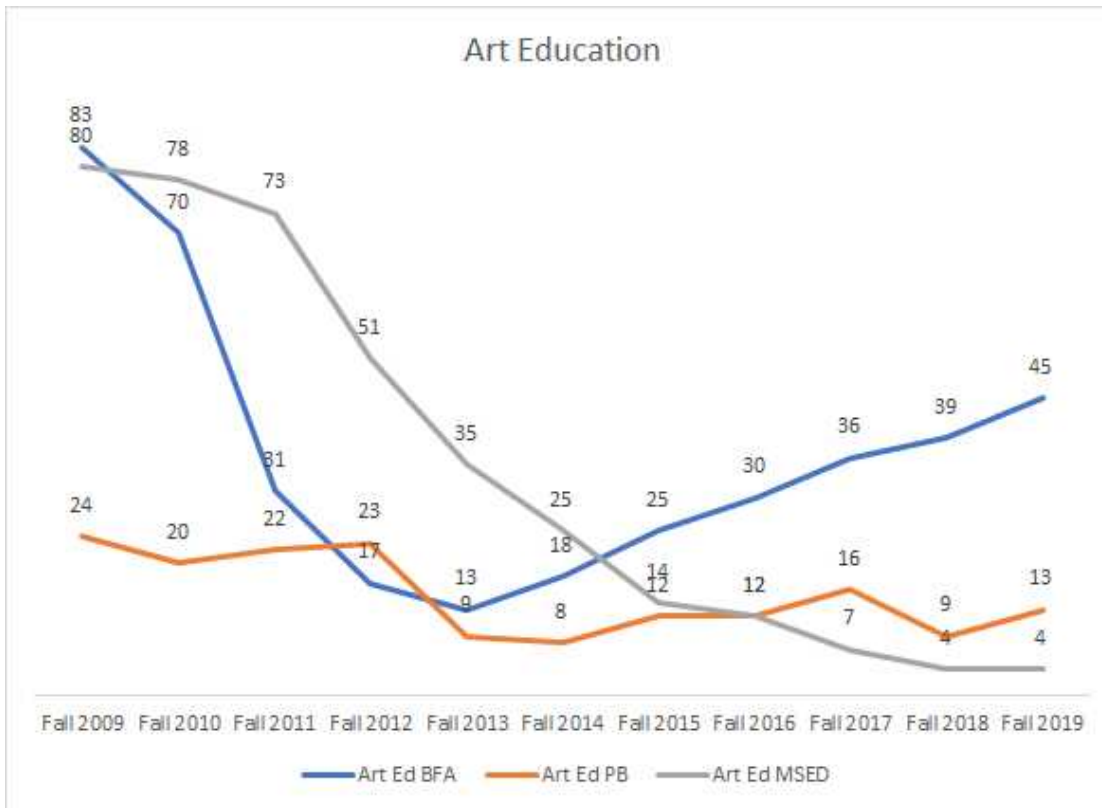

Music Ed	36
Science Ed	37
SLP	38
Social Studies Ed	39

2020 Dean's Data Site

Downloadable Data

Enrollment

Totals

Total Initial/Advanced (not incl SLP)

Total UG/GR

Programs

Art Ed

CTE

Elementary Ed - Initial

Elementary Ed - Adv

Ed Leadership

English Ed

Exceptional Ed - Initial

Exceptional Ed - Adv