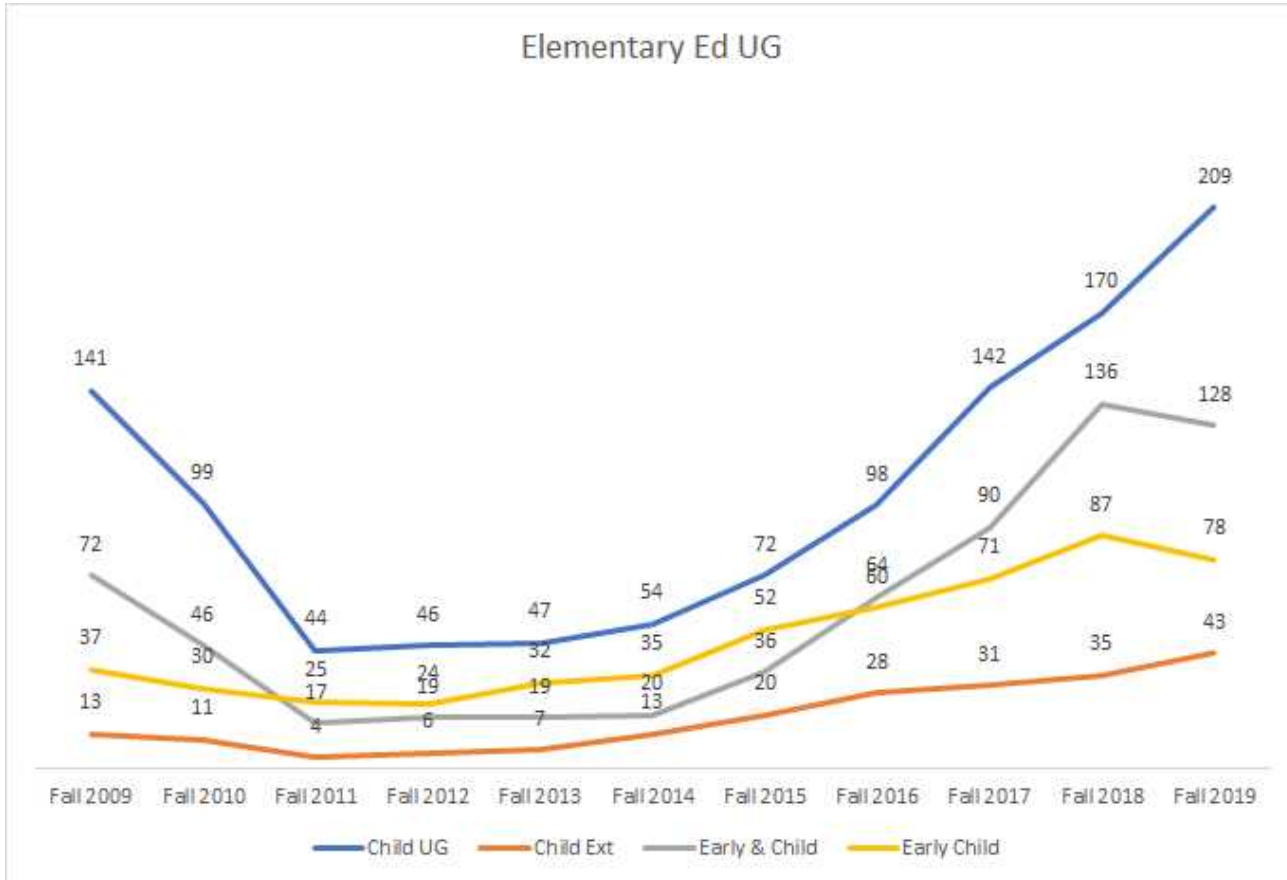

Elementary Ed - Initial