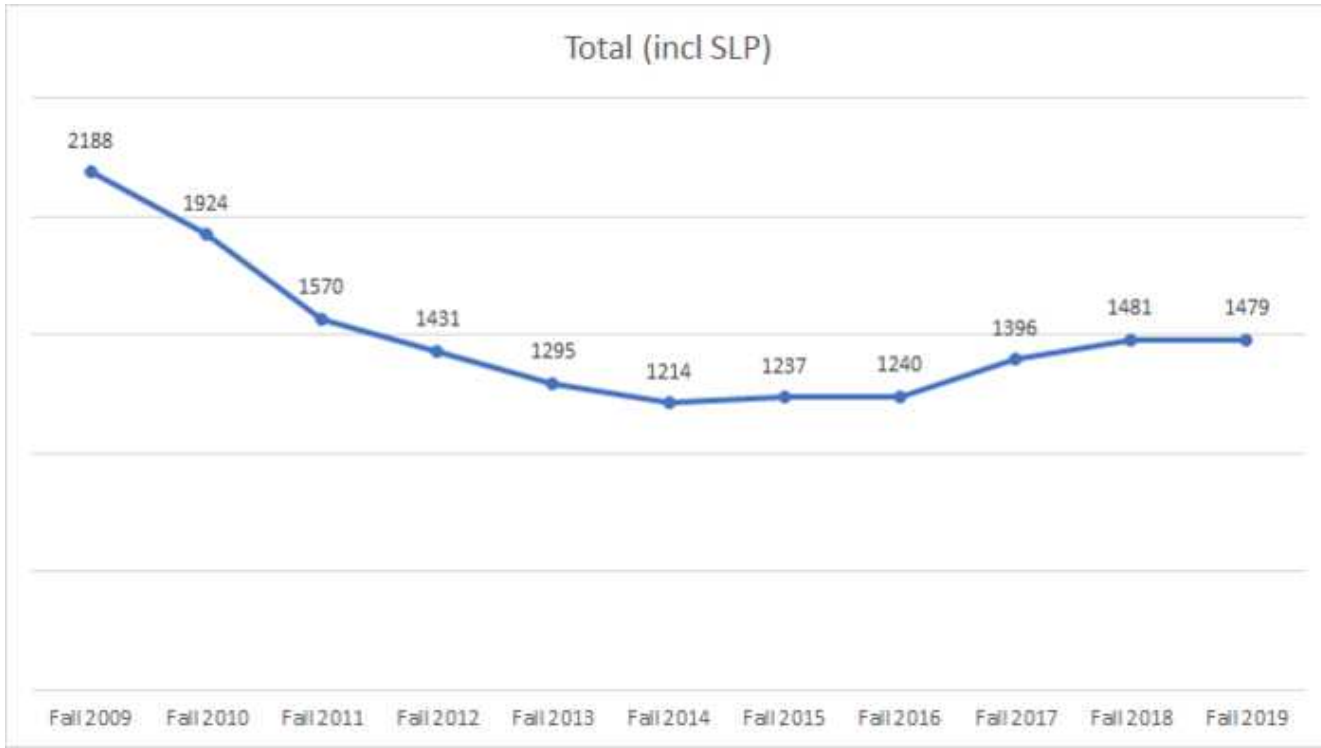

Total Initial/Advanced (not incl SLP)

Totals